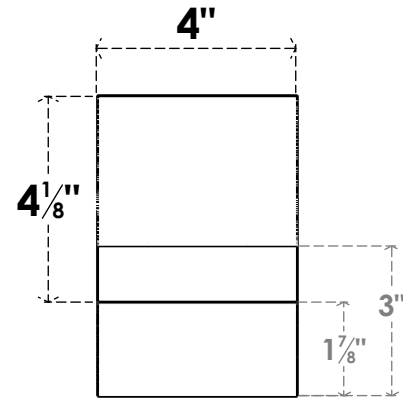

ITEM NUMBER: RFTURO040X06000X16000X006RID00RCPR

4"W X 6"H X 16"L TIMBERTHANE ROUGH CEDAR RIDGEWOOD FAUX WOOD OPEN RAFTER TAIL, 6"L END, PRIMED TAN

SIDE PROFILE

FRONT PROFILE

ISOMETRIC

GENERATED DATE : 03/02/2023