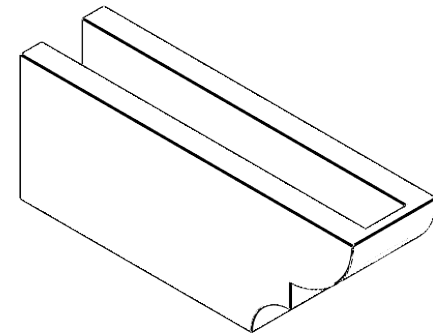

ITEM NUMBER: RFTURO040X06000X16000X006RID00RCPR

4"W X 6"H X 16"L TIMBERTHANE ROUGH CEDAR RIDGEWOOD FAUX WOOD OPEN RAFTER TAIL, 6"L END, PRIMED TAN

SIDE PROFILE

FRONT PROFILE

ISOMETRIC

GENERATED DATE : 03/02/2023

EKENA MILLWORK
2300 WEST MAIN ST.
CLARKSVILLE, TX 75426
TOLL FREE: 866-607-0453
WWW.EKENAMILLWORK.COM

NOTES

1. INSTALLATION TO BE COMPLETED IN ACCORDANCE WITH MANUFACTURER'S SPECIFICATIONS.
2. DRAWING MAY NOT BE TO SCALE
3. THIS DRAWING IS INTENDED FOR DESIGN AND PLANNING PURPOSES ONLY.
4. ALL INFORMATION CONTAINED HEREIN WAS CURRENT AT THE TIME OF DEVELOPMENT BUT MUST BE REVIEWED AND APPROVED BY THE PRODUCT MANUFACTURER TO BE CONSIDERED ACCURATE.
5. TIMBERTHANE ARCHITECTURAL PRODUCTS ARE MADE FROM HIGH DENSITY URETHANE AND COME FACTORY PRIMED