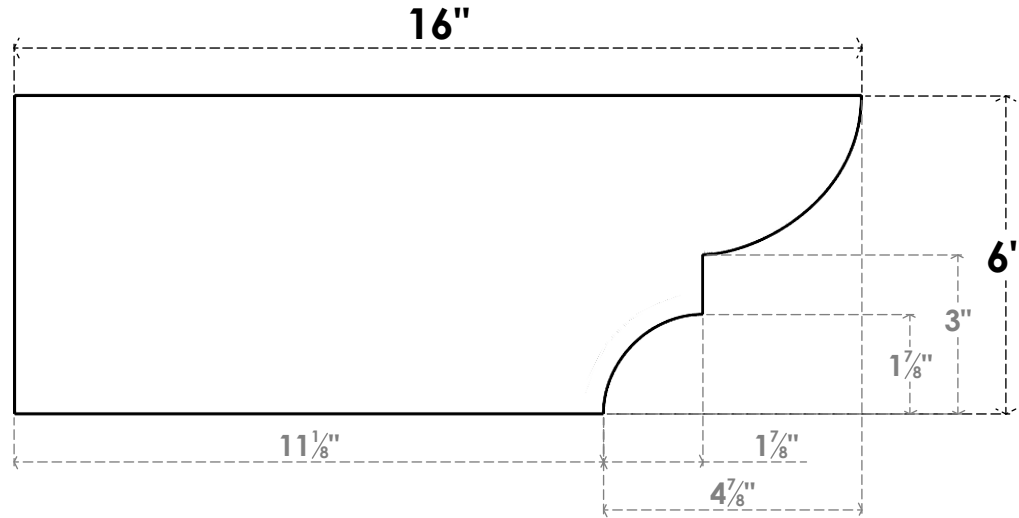

ITEM NUMBER: RFTURO040X06000X16000X006RID00RCPR

4"W X 6"H X 16"L TIMBERTHANE ROUGH CEDAR RIDGEWOOD FAUX WOOD OPEN RAFTER TAIL, 6"L END, PRIMED TAN

SIDE PROFILE

FRONT PROFILE

ISOMETRIC

GENERATED DATE : 03/02/2023